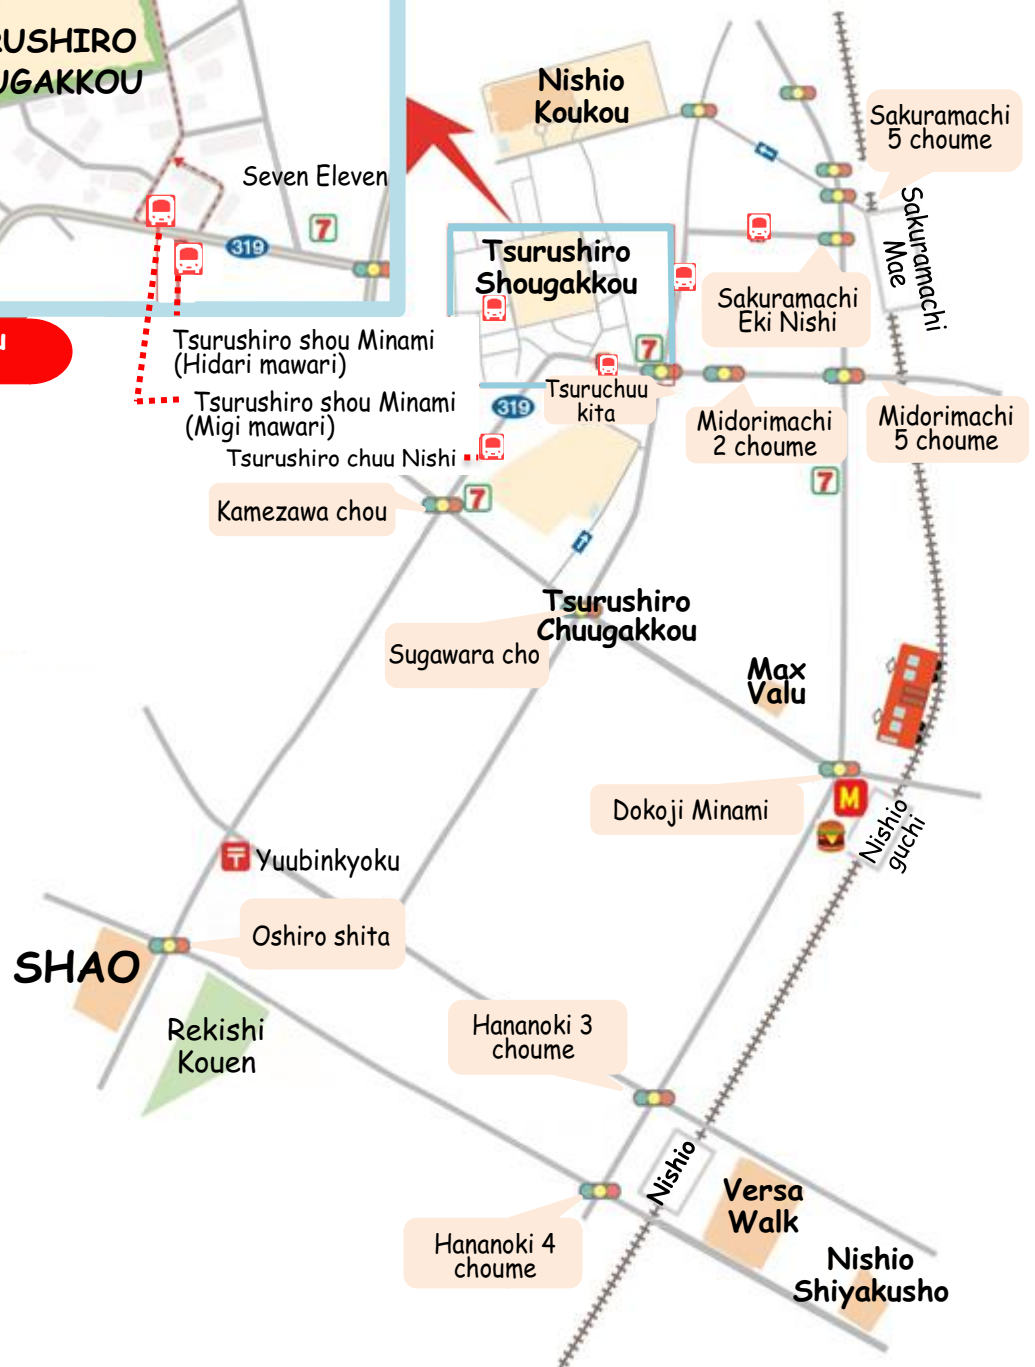

# KARAFURU made no ikikata

TSURUSHIRO JIDOU CLUB

カラフル

Tsurushirosou Minami

Tsurushirosou Minami (Hidari mawari)

Tsurushirosou Minami (Migi mawari)

Tsurushirosou chuu Nishi

Kamezawa chou

Sugawara cho

Yuubinkyoku

Oshiro shita

SHAO

Rekishi Kouen

Hananoki 3 choume

Hananoki 4 choume

Dokoji Minami

Tsurushirosou Chuugakkou

Max Valu

M

Nishio guchi

Versa Walk

Nishio Shiyakusho

Nishio Koukou

Tsurushirosou Shougakkou

Sakuramachi Eki Nishi

Midorimachi 2 choume

Midorimachi 5 choume

Sakuramachi 5 choume

Sakuramachi Mae